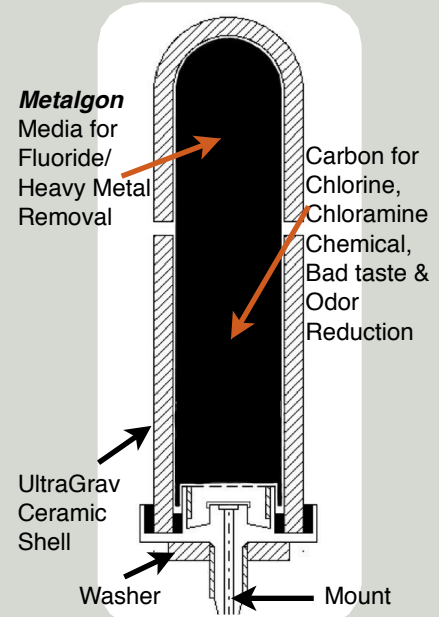

ULTRAGRAV™ EMERGENCY GRAVITY FILTER

In the event of an emergency, producing enough water to supply your family can be a life saver!

Each UltraGrav Emergency Filter provides you with the ultimate protection that you and your family needs in the event of an emergency. If your water supply gets shut off and there is no source of clean water, the UltraGrav Emergency Filter can produce thousands of gallons of safe, clean, great tasting water from any fresh water source.

The filters are rated to last approximately 1000 gallons and can be cleaned to remove any particulates from the outer ceramic shell of the filter. This will restore the flow rate for longer use and prolong the life of the filter. The housing can be disassembled and cleaned to remove particulates. This will extend the period of time between filter changes.

The UltraGrav Emergency Filter is supplied with 2 Standard UltraGrav ceramic filters. Each UltraGrav filter provides 1/3 gallon of filtered water per hour.

To maximum water production for larger families, adding a total of 4 UltraGrav Filters will provide you with larger water volume production.

For a limited time only, we are offering a **Special Sale** that can save you money and assure you and your family the safest drinking water available in any emergency.

UltraGrav Emergency Filter

Gary's Vitamin Closet
877-627-5065

www.garysvitamincloset.com